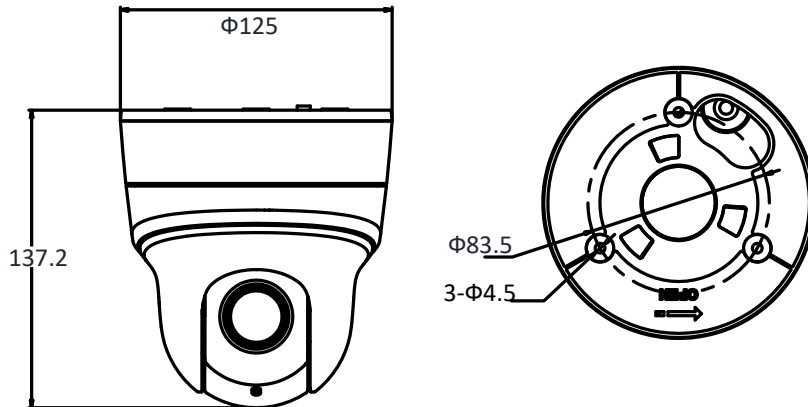

DORI

The DORI (detect, observe, recognize, identify) distance gives the general idea of the camera ability to distinguish persons or objects within its field of view.

It is calculated based on the camera sensor specification and the criteria given by EN 62676-4: 2015.

DORI	Detect	Observe	Recognize	Identify
Definition	25 px/m	63 px/m	125 px/m	250 px/m
Distance (Tele)	120.0 m (393.7 ft)	47.6 m (156.2 ft)	24.0 m (78.7 ft)	12.0 m (39.4 ft)

Order Model

DS-2DE2204IW-DE3

Dimension