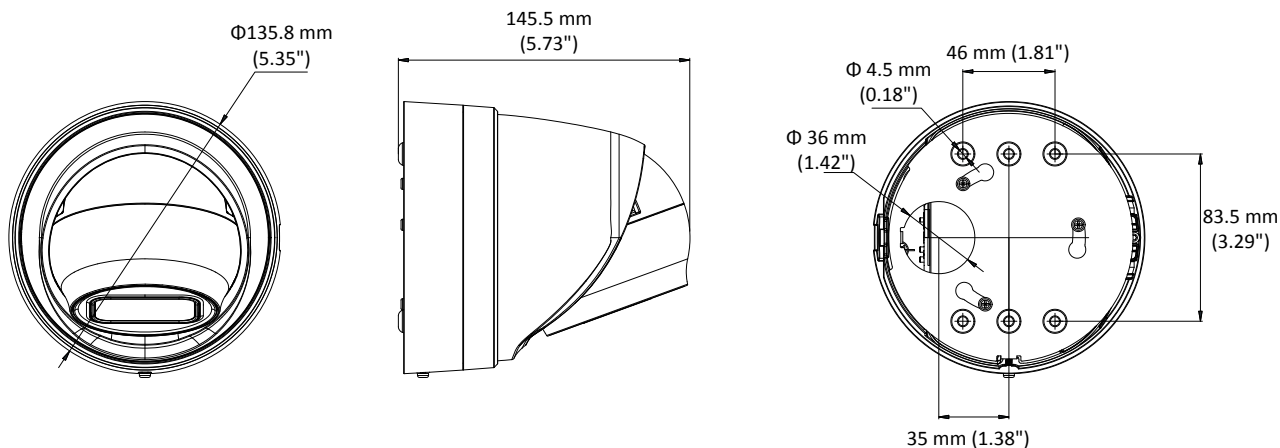

Day/Night Switch	Auto/Schedule/Triggered by Alarm In
<b>Network</b>	
Network Storage	Support Micro SD/SDHC/SDXC card (128G), local storage and NAS (NFS,SMB/CIFS), ANR
Alarm Trigger	Motion detection, video tampering, network disconnected, IP address conflict, illegal login, HDD full, HDD error, Alarm input, Alarm output
Protocols	TCP/IP, ICMP, HTTP, HTTPS, FTP, DHCP, DNS, DDNS, RTP, RTSP, RTCP, PPPoE, NTP, UPnP, SMTP, SNMP, IGMP, 802.1X, QoS, IPv6, Bonjour
General Function	One-key reset, anti-flicker, three streams, heartbeat, password protection, privacy mask, watermark, IP address filter
API	ONVIF (PROFILE S, PROFILE G), PSIA, CGI, ISAPI
Simultaneous Live View	Up to 6 channels
User/Host	Up to 32 users 3 levels: Administrator, Operator and User
Client	iVMS-4200, iVMS-4500, iVMS-5200
Web Browser	IE8+, Chrome 31.0-44, Firefox 30.0-51, Safari 8.0+
<b>Interface</b>	
Audio	1 input (line in, 3.5 mm), 1 output (3.5 mm), single track
Communication Interface	1 RJ45 10M/100M self-adaptive Ethernet port
Alarm	1 input, 1 output (max. 12 VDC, 30 mA)
Video Output	1Vp-p composite output (75 Ω/BNC)
On-board storage	Built-in Micro SD/SDHC/SDXC slot, up to 128 GB
SVC	H.264 encoding supports
Reset Button	Support
<b>Audio</b>	
Environment Noise Filtering	Support
Audio Sampling Rate	16 kHz
<b>General</b>	
Operating Conditions	-30 °C to +60 °C (-22 °F to +140 °F), Humidity 95% or less (non-condensing)
Power Supply	12 VDC ± 25%, PoE (802.3af) Terminal block for DC input
Power Consumption and Current	12 VDC, 0.85A, max. 10W PoE (802.3af, 37V to 57V), 0.20 A to 0.31 A, max. 11.5W
Protection Level	IP67, IK10
Material	Metal
Dimensions	Φ 135.8 mm × 145.5 mm (Φ 5.35" × 5.73")
Weight	With Package: Approx. 1220 g (2.69 lb.) Camera: Approx. 1060 g (2.34 lb.)

## Dimensions