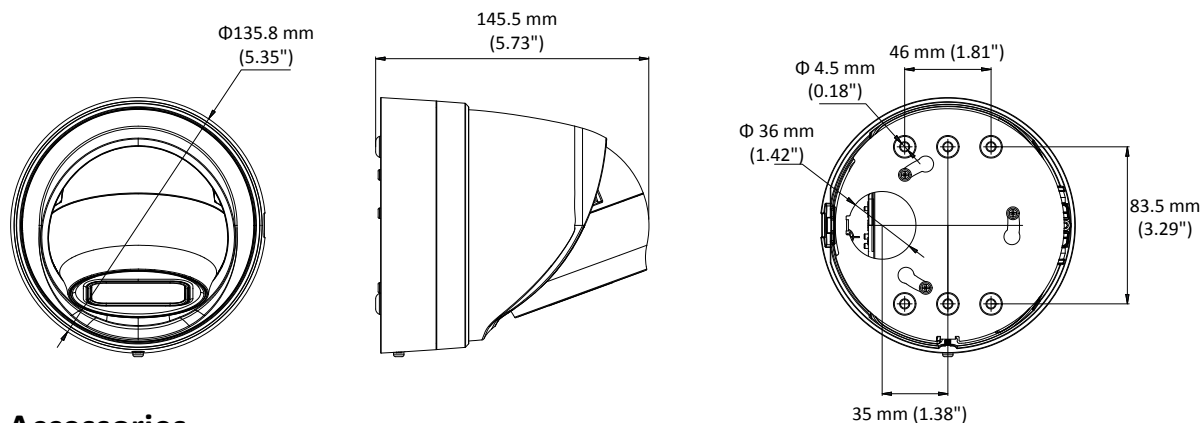

Day/Night Switch	Auto/Schedule/Triggered by Alarm In
<b>Network</b>	
Network Storage	Support Micro SD/SDHC/SDXC card (128G), local storage and NAS (NFS,SMB/CIFS), ANR
Alarm Trigger	Motion detection, video tampering, network disconnected, IP address conflict, illegal login, HDD full, HDD error, Alarm input, Alarm output
Protocols	TCP/IP, ICMP, HTTP, HTTPS, FTP, DHCP, DNS, DDNS, RTP, RTSP, RTCP, PPPoE, NTP, UPnP, SMTP, SNMP, IGMP, 802.1X, QoS, IPv6, Bonjour
General Function	One-key reset, anti-flicker, three streams, heartbeat, password protection, privacy mask, watermark, IP address filter
API	ONVIF (PROFILE S, PROFILE G), PSIA, CGI, ISAPI
Simultaneous Live View	Up to 6 channels
User/Host	Up to 32 users 3 levels: Administrator, Operator and User
Client	iVMS-4200, iVMS-4500, iVMS-5200
Web Browser	IE8+, Chrome 31.0-44, Firefox 30.0-51, Safari 8.0+
<b>Interface</b>	
Audio	1 input (line in, 3.5 mm), 1 output(3.5 mm), single track
Communication Interface	1 RJ45 10M/100M self-adaptive Ethernet port
Alarm	1 input, 1 output (max. 12 VDC, 30 mA)
Video Output	1Vp-p composite output (75 Ω/BNC)
On-board storage	Built-in Micro SD/SDHC/SDXC slot, up to 128 GB
SVC	H.264 encoding supports
Reset Button	Support
<b>Audio</b>	
Environment Noise Filtering	Support
Audio Sampling Rate	16 kHz
<b>General</b>	
Operating Conditions	-30 °C to +60 °C (-22 °F to +140 °F), Humidity 95% or less (non-condensing)
Power Supply	12 VDC ± 25%, PoE (802.3af) Terminal block for DC input
Power Consumption and Current	12 VDC, 0.92A, max. 11W PoE (802.3af, 37V to 57V), 0.22A to 0.35A, max. 12.5W
Protection Level	IP67, IK10
Material	Metal
Dimensions	Φ 135.8 mm × 145.5 mm (Φ 5.35" × 5.73")
Weight	With Package: Approx. 1220 g (2.69 lb.) Camera: Approx. 1060 g (2.34 lb.)

## Dimensions