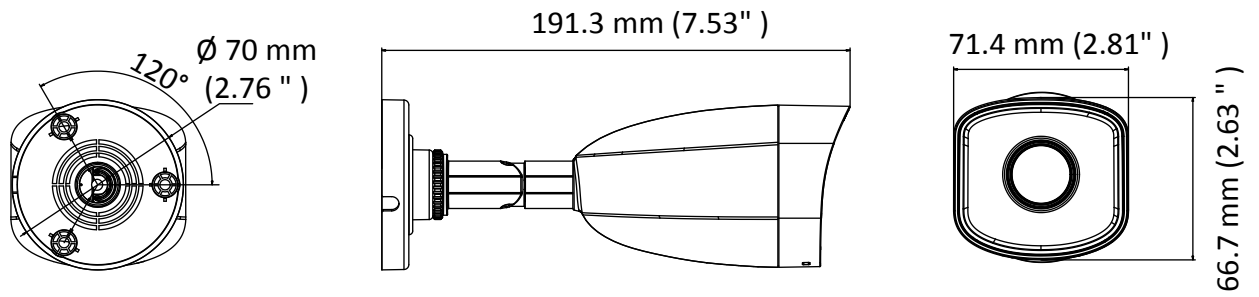

Simultaneous Live View	Up to 6 channels
User/Host	Up to 32 users 3 levels: Administrator, Operator, and User
Client	iVMS-4200, Hik-Connect, iVMS-5200
Web Browser	IIE7+, Chrome18-42, Firefox5.0+, Safari5.02+
Interface	
Communication Interface	1 RJ45 10M/100M self-adaptive Ethernet port
General	
Operating Conditions	-30 °C to 50 °C (-22 °F to 122 °F), humidity: 95% or less (non-condensing)
Power Supply	12 VDC ± 25%, 5.5 mm coaxial power plug PoE (802.3af, class 3)
Power Consumption and Current	12 VDC, 0.4 A, Max: 5 W PoE: (802.3af, 36 V to 57 V), 0.2 A to 0.13 A, Max: 7 W
Protection Level	IP67 TVS 2000V lightning protection, surge protection and voltage transient protection
Material	Metal & Plastic
Dimensions	Camera: Ø 70 mm × 191.3mm (Ø 2.7" × 7.5") With package: 216 mm × 121 mm × 118 mm (8.5" × 4.8" × 4.6")
Weight	Camera: Approx. 280 g (0.62 lb.) With package: Approx. 530 g (1.17 lb.)

Available Model

IPC-B120H (2.8 mm), IPC-B120H (4 mm)

Dimension

Accessory

DS-1280ZI-XS
Junction Box