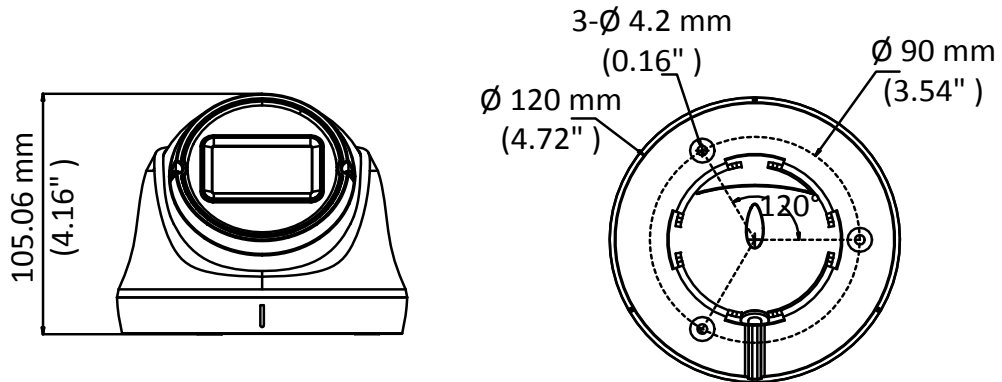

### Key Features

- 2 MP high-performance CMOS
- 1920 × 1080 resolution
- 2.8 mm to 12 mm vari-focal lens
- Day/Night switch
- EXIR 2.0, smart IR, up to 40 m IR distance
- 4 in 1 video output (switchable TVI/AHD/CVI/CVBS)
- IP66

## Specifications

<b>Camera</b>	
Image Sensor	2 MP CMOS image sensor
Signal System	PAL/NTSC
Resolution	1920 (H) × 1080 (V)
Min. Illumination	0.01 Lux@(F1.2, AGC ON), 0 Lux with IR
Shutter Time	1/25 (1/30) s to 1/50,000 s
Lens	2.8 mm to 12 mm
Horizontal Field of View	111.5° to 33.4°
Lens Mount	Ø14
Day & Night	IR cut filter
Angle Adjustment	Pan: 0° to 360°, Tilt: 0° to 75°, Rotation: 0° to 360°
Synchronization	Internal synchronization
Video Frame Rate	PAL:1080p@25fps NTSC: 1080p@30fps
<b>Menu</b>	
AGC	High/Medium/Low/Off
D/N Mode	Auto/Color/BW (Black and White)
BLC	Support
DWDR	Support
Language	English
Functions	Brightness, Sharpness, DNR, Mirror, Smart IR
<b>Interface</b>	
Video Output	1 HD analog output
Switch Button	TVI/AHD/CVI/CVBS
<b>General</b>	
Operating Conditions	-40 °C to 60 °C (-40 °F to 140 °F), Humidity: 90% or less (non-condensation)
Power Supply	12 VDC ±15%
Power Consumption	Max. 4.8 W
Protection Level	IP66
Material	Enclosure: Plastic Main Body: Metal
IR Range	Up to 40 m
Dimensions	Ø 120 mm × 105.06 mm (Ø 4.72" × 4.16")
Weight	450 g (0.99 lb.)

## Dimension