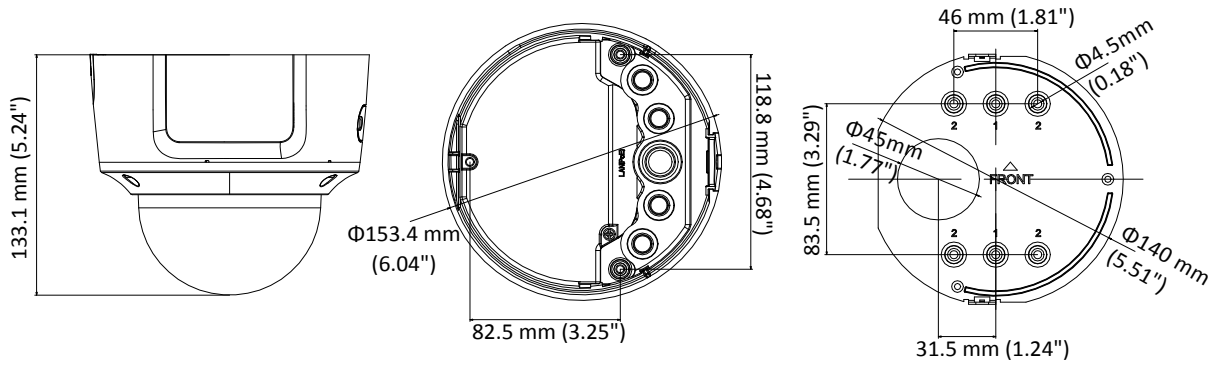

Available Model:

DS-2CD2725FWD-IZS

Dimensions

Accessories

Pendant Mount

Wall Mount

Distributed by