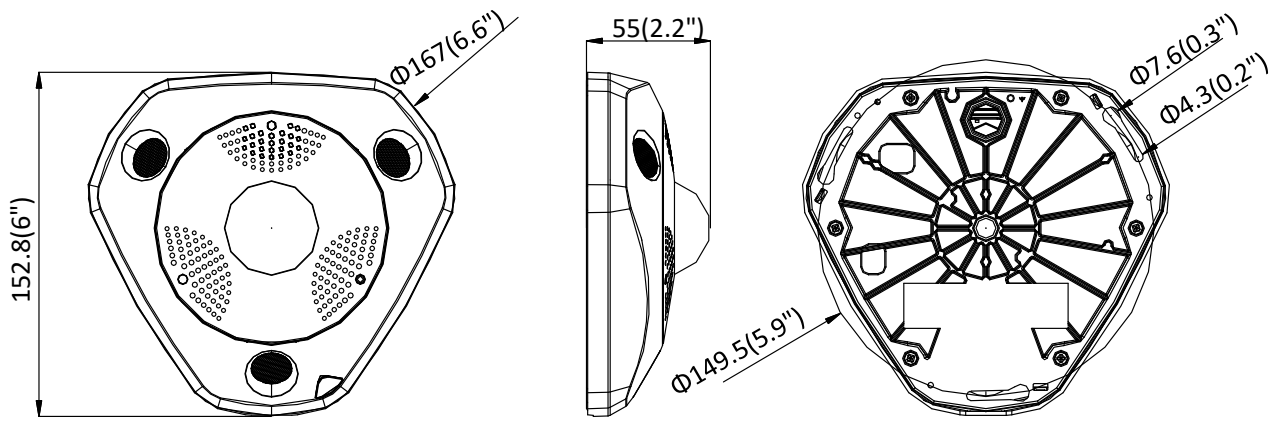

Operating Conditions	-40 °C to +60 °C (-40 °F to +140 °F), Humidity 95% or less (non-condensing)
Power Supply	12 VDC $\pm$ 20%, PoE (802.3at, class 4), -S model: two-core terminal block Without -S model: $\Phi$ 5.5 $\times$ 2.1 mm coaxial power plug
Power Consumption	12 VDC, 1 A, max. 12.5 W s PoE (802.3at, 42.5 to 57 V), 0.4 A to 0.3 A, max. 15 W
Protection Level (-V)	IP67, IK10
Heater	Yes
Material	Metal
Dimensions	Without -V model: 167.4 $\times$ 152.8 $\times$ 46.8 mm (6. 6" $\times$ 6" $\times$ 1.8") With -V model: 167 $\times$ 152.8 $\times$ 55 mm (6. 6" $\times$ 6" $\times$ 2.2")
Weight	Approx. 1400 g (3.09 lbs)

### Available Model

DS-2CD63C5G0-I (1.29 mm); DS-2CD63C5G0-IS (1.29 mm), DS-2CD63C5G0-IV (1.29 mm), DS-2CD63C5G0-IVS (1.29 mm)

### Dimensions

Without -V Model

With -V Model

Unit: mm(inch)

**Accessories**

**DS-1280ZJ-DM25**  
Junction Box

**DS-1281ZJ-DM25**  
Inclined Ceiling Mount

**DS-1273ZJ-DM25**  
Wall Mount