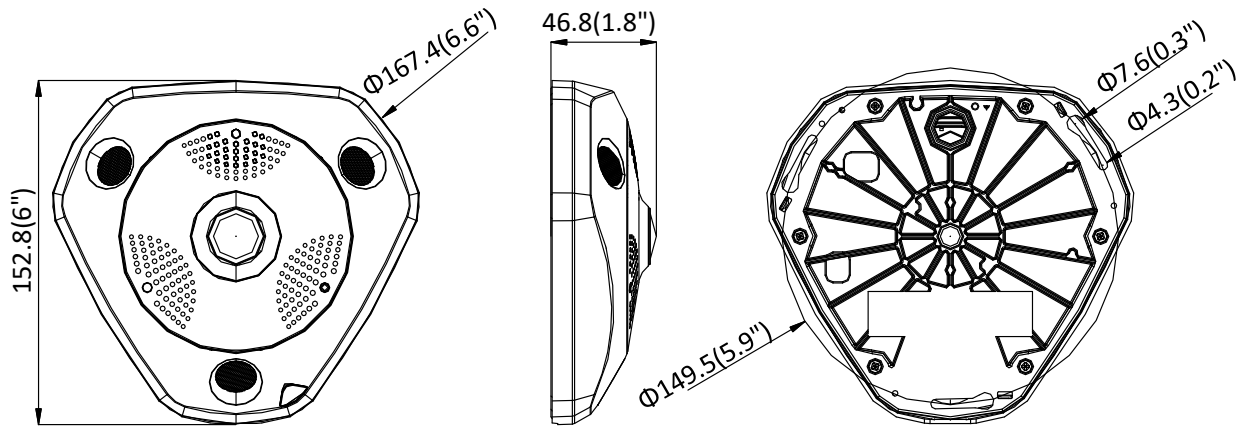

Without -V Model