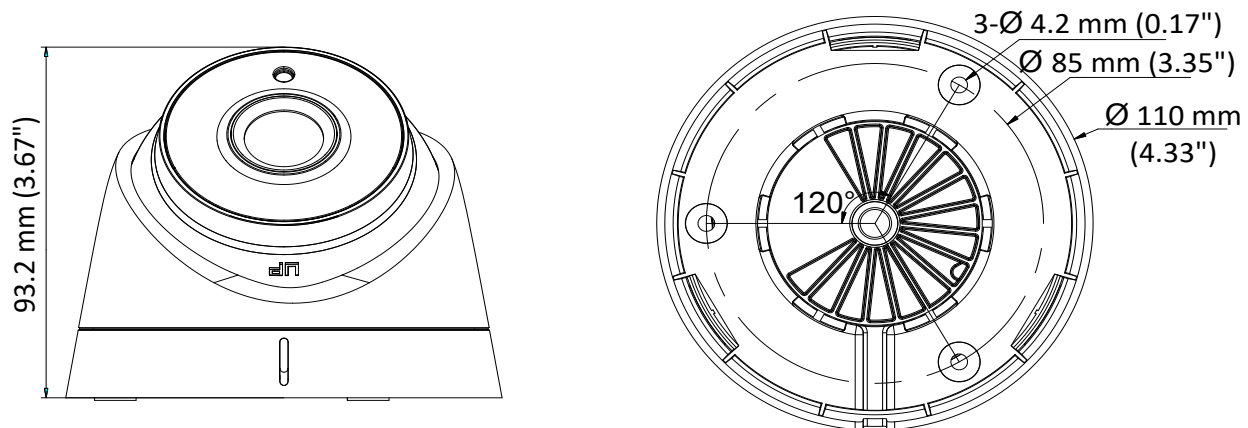

Order Model

DS-2CE56H0T-IT3E

Dimension