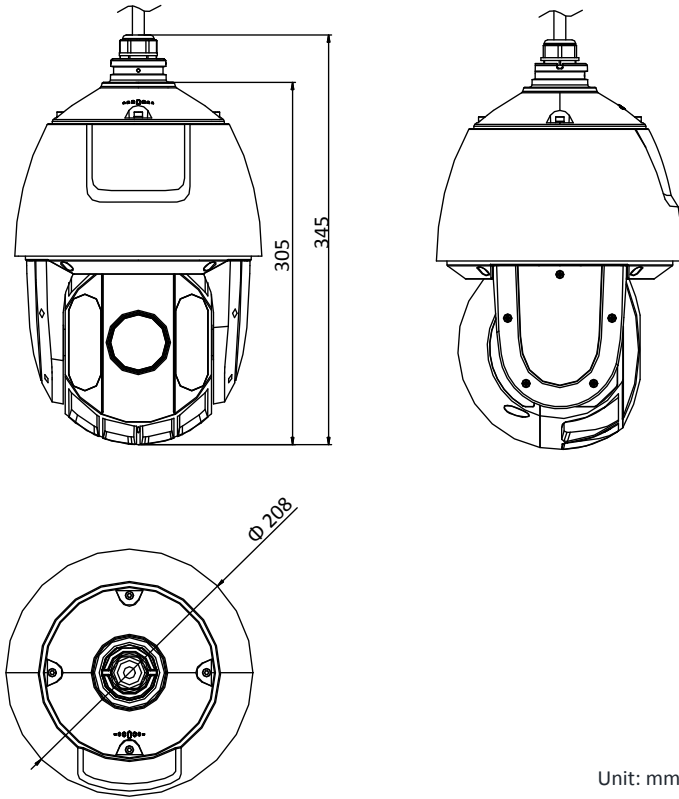

Available Model

DS-2DE5225IW-AE, 24 VAC & Hi-PoE

Dimensions

Unit: mm