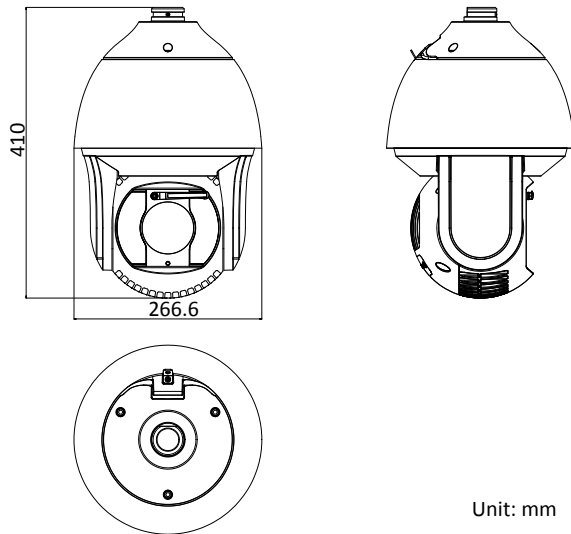

Order Model

DS-2DF8236IX-AEL (W), 24 VAC & Hi-PoE

Dimensions

Unit: mm

DRAFT