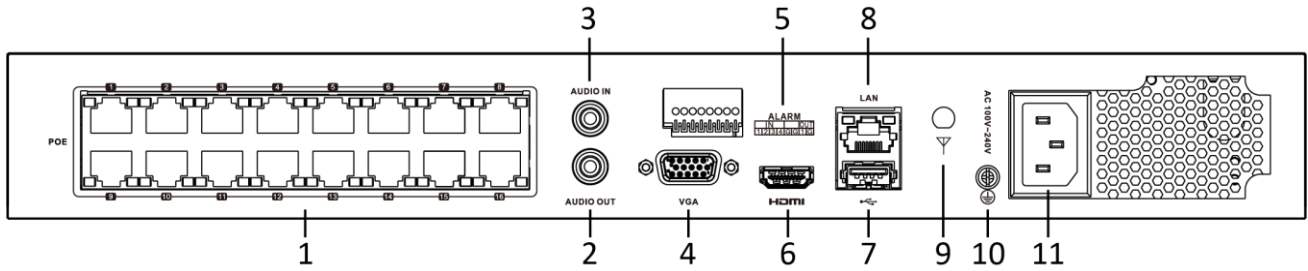

PoE standard	IEEE 802.3 af/at	
Wireless Parameter		
SIM/UIM card slot	1, on rear panel	1, build-in
Antenna interface	1 SMA interface, antenna module cable length: 3 m	
Wireless standard	GSM: 850/900/1800/1900 MHz; CDMA: 1x&EVDO 800 MHz; TD-SCDMA: B34/B39; WCDMA : 900/1900/2100 MHz; TD-LTE: B38/B39/B40/B41; FDD- LTE: B1/B3/B7	
Auxiliary interface		
SATA	2 SATA interfaces	
Capacity	Up to 6 TB capacity for each disk	
Alarm in/out	4/1	
USB interface	Front panel: 1 × USB 2.0; Rear panel: 1 × USB 2.0	
General		
Power supply	100 to 240 VAC, 50 to 60Hz, 1.6 A	100 to 240 VAC, 50 to 60Hz, 2.5 A
Consumption (without HDD and PoE off)	≤ 15 W	
Working temperature	-10 °C to 55 °C (14 °F to 131 °F)	
Working humidity	10% to 90%	
Chassis	1U chassis	
Dimension (W × D × H)	385 × 315 × 52 mm (15.2 × 12.4 × 2.0 inch)	
Weight (without HDD)	≤ 2.5 kg (5.5 lb)	
Certification		
CE	EN 301489-1, EN 301489-19, EN 301489-52, EN 303413, EN 301511, EN 301908-1, EN 301908-2, EN 301908-13, EN 62311:2008	

Antenna Module

Dimension

Mounting ear: Optional accessory for rack-mounting.

Unit: mm

Physical Interface

*: DS-7608NI-K2/8P/4G provides 8 PoE interfaces and a UIM/SIM card slot on rear panel. DS-7616NI-K2/16P/4G has a build-in UIM/SIM card slot.