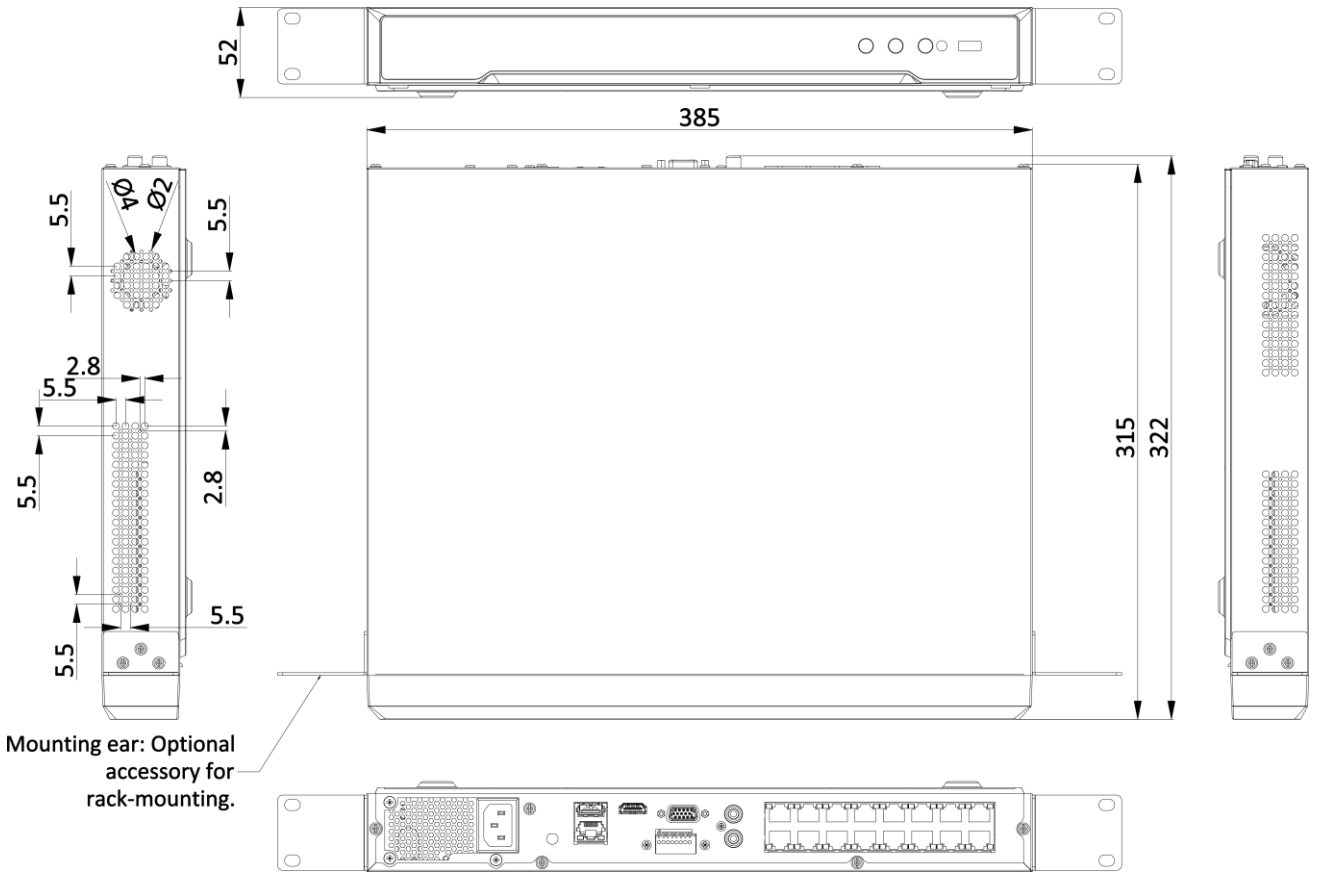

Dimension

Mounting ear: Optional accessory for rack-mounting.

Unit: mm