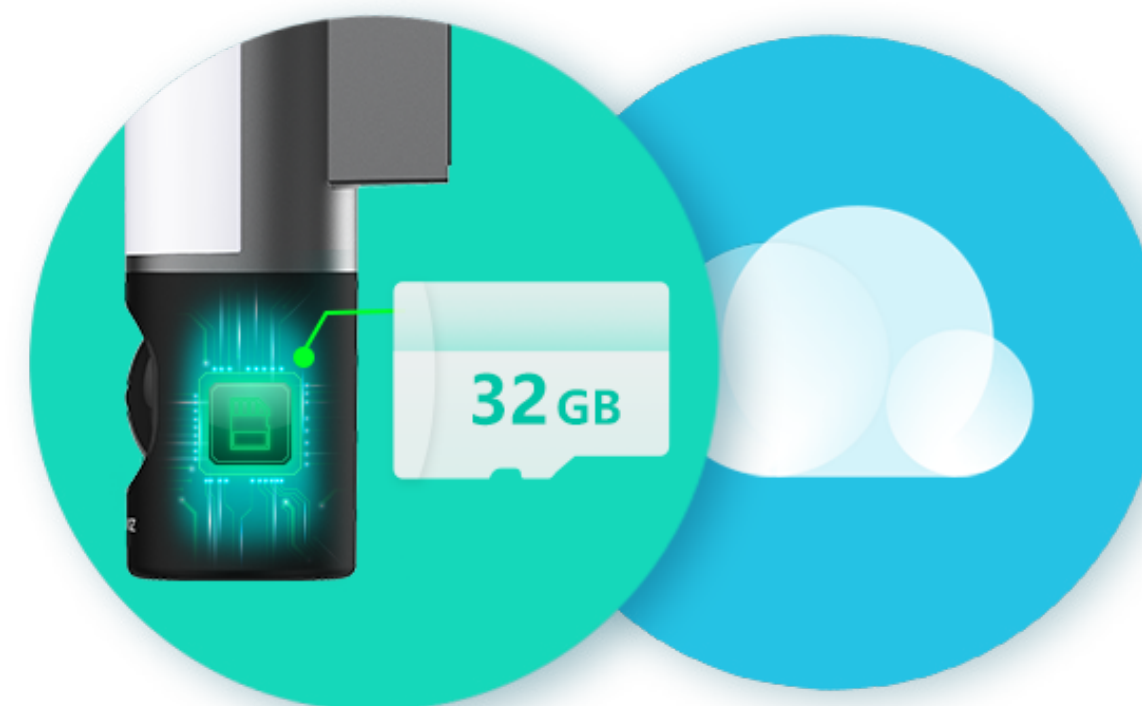

LC3

Smart Security Wall-Light Camera

A two-in-one for smart lighting and advanced security.

The LC3 is an innovative integration of a brightness-adjustable floodlight and a powerful 4MP security camera, which enhances your home safety at all levels – even at night. Doubling as a sleek wall lamp, the LC3 fits into any household to light up dark places with remote smart controls. A security camera at its core, the LC3 features AI-powered person detection, active defense, and two-way communication to effectively watch over outdoor spaces such as patios, hallways, courtyards, and more.

AES 128-bit encryption

TLS encryption protocol

Multiple authentication steps

An affordable product with built-in storage.

The LC3 comes embedded with a 32 GB eMMC, which means you no longer need to go through any hassle or spend extra money on expensive storage cards. The built-in storage capacity ensures easy and secure video storage at all times. You can also choose to add another level of protection by saving your data on EZVIZ CloudPlay with a service subscription. Your data will be safe in case of damage or loss of your device.

*Cloud storage service is only available in certain markets. Please verify the availability before making any purchase.

Built-in 32 GB eMMC Storage

Supports EZVIZ CloudPlay Storage*

Specifications Model CS-LC3